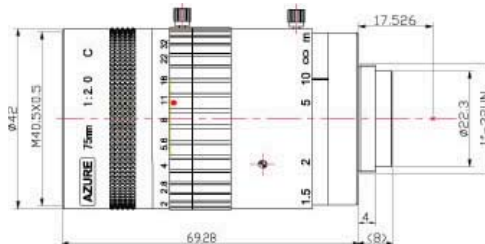

AZURE-7520M5M

SPECIFICATIONS

Resolution:	150lp/mm (5MP)	
Format :	2/3"	
Mount :	C	
Focal Length:	75mm	
F/No :	F2.0~F32	
Back Focus :	10.65mm	
Iris Type :	Manual Iris	
Horizontal Angle :	2/3"	6.72°
	1/2"	4.89°
	1/3"	3.67°
	1/4"	2.75°
Distortion :	<-0.1%	
Focusing Range:	∞ ~ 1m	
Coating Wavelength:	400nm~950nm	
Filter Thread :	M40.5x 0.5	
Dimension :	∅ 42 x 69.28mm	
Weight :	290g	

Dimension

MTF Curves