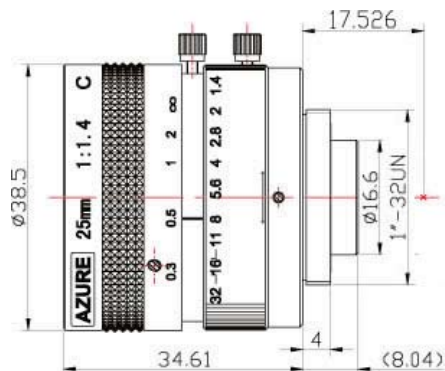

**SPECIFICATIONS**

Resolution:	150lp/mm (5MP)	
Format :	2/3"	
Mount :	C	
Focal Length:	25mm	
F/No :	F1.4~F32	
Back Focus :	9.97mm	
Iris Type :	Manual Iris	
Horizontal Angle :	2/3"	19.96°
	1/2"	14.59°
	1/3"	10.97°
	1/4"	8.24°
Distortion :	<-0.1%	
Focusing Range:	∞ ~ 0.15m	
Coating Wavelength:	400nm~950nm	
Filter Thread :	M35.5x 0.5	
Dimension :	∅ 38.5 x 34.61mm	
Weight :	110g	

**Dimension**