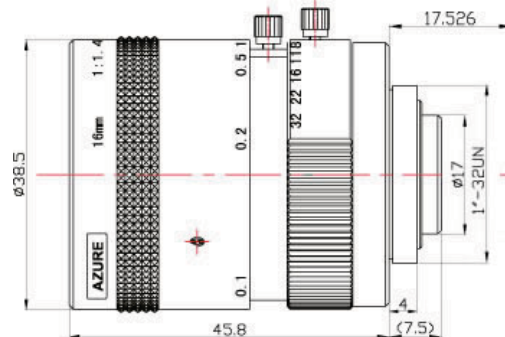

AZURE-1614M5M

SPECIFICATIONS

Resolution:	150lp/mm (5MP)	
Format :	2/3"	
Mount :	C	
Focal Length:	16mm	
F/No :	F1.4~F32	
Back Focus :	10.27mm	
Iris Type :	Manual Iris	
Horizontal Angle :	2/3"	29.02°
	1/2"	21.32°
	1/3"	16.07°
	1/4"	12.08°
Distortion :	<0.2%	
Focusing Range:	∞ ~ 0.1m	
Coating Wavelength:	400nm~950nm	
Filter Thread :	M35.5x 0.5	
Dimension :	∅ 38.5 x 45.8mm	
Weight :	139g	

Dimension

MTF Curves