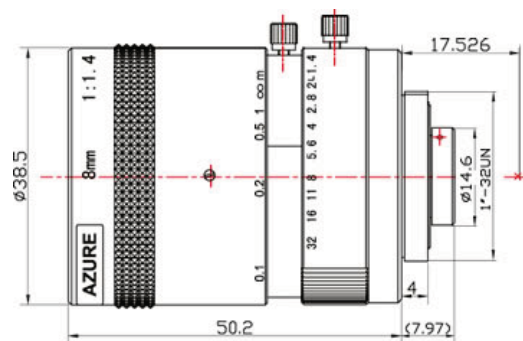

AZURE-0814M5M

SPECIFICATIONS

Resolution :	150lp/mm (5MP)	
Format :	2/3"	
Mount :	C	
Focal Length:	8mm	
F/No :	F1.4~F32	
Back Focus :	9.91mm	
Iris Type :	Manual Iris	
Horizontal Angle :	2/3"	57.62°
	1/2"	43.60°
	1/3"	33.40°
	1/4"	25.36°
Distortion :	<1%	
Focusing Range:	∞ ~ 0.1m	
Coating Wavelength:	400nm~950nm	
Filter Thread :	M35.5x 0.5	
Dimension :	∅ 38.5 x 50.2mm	
Weight :	156g	

Dimension

MTF Curves